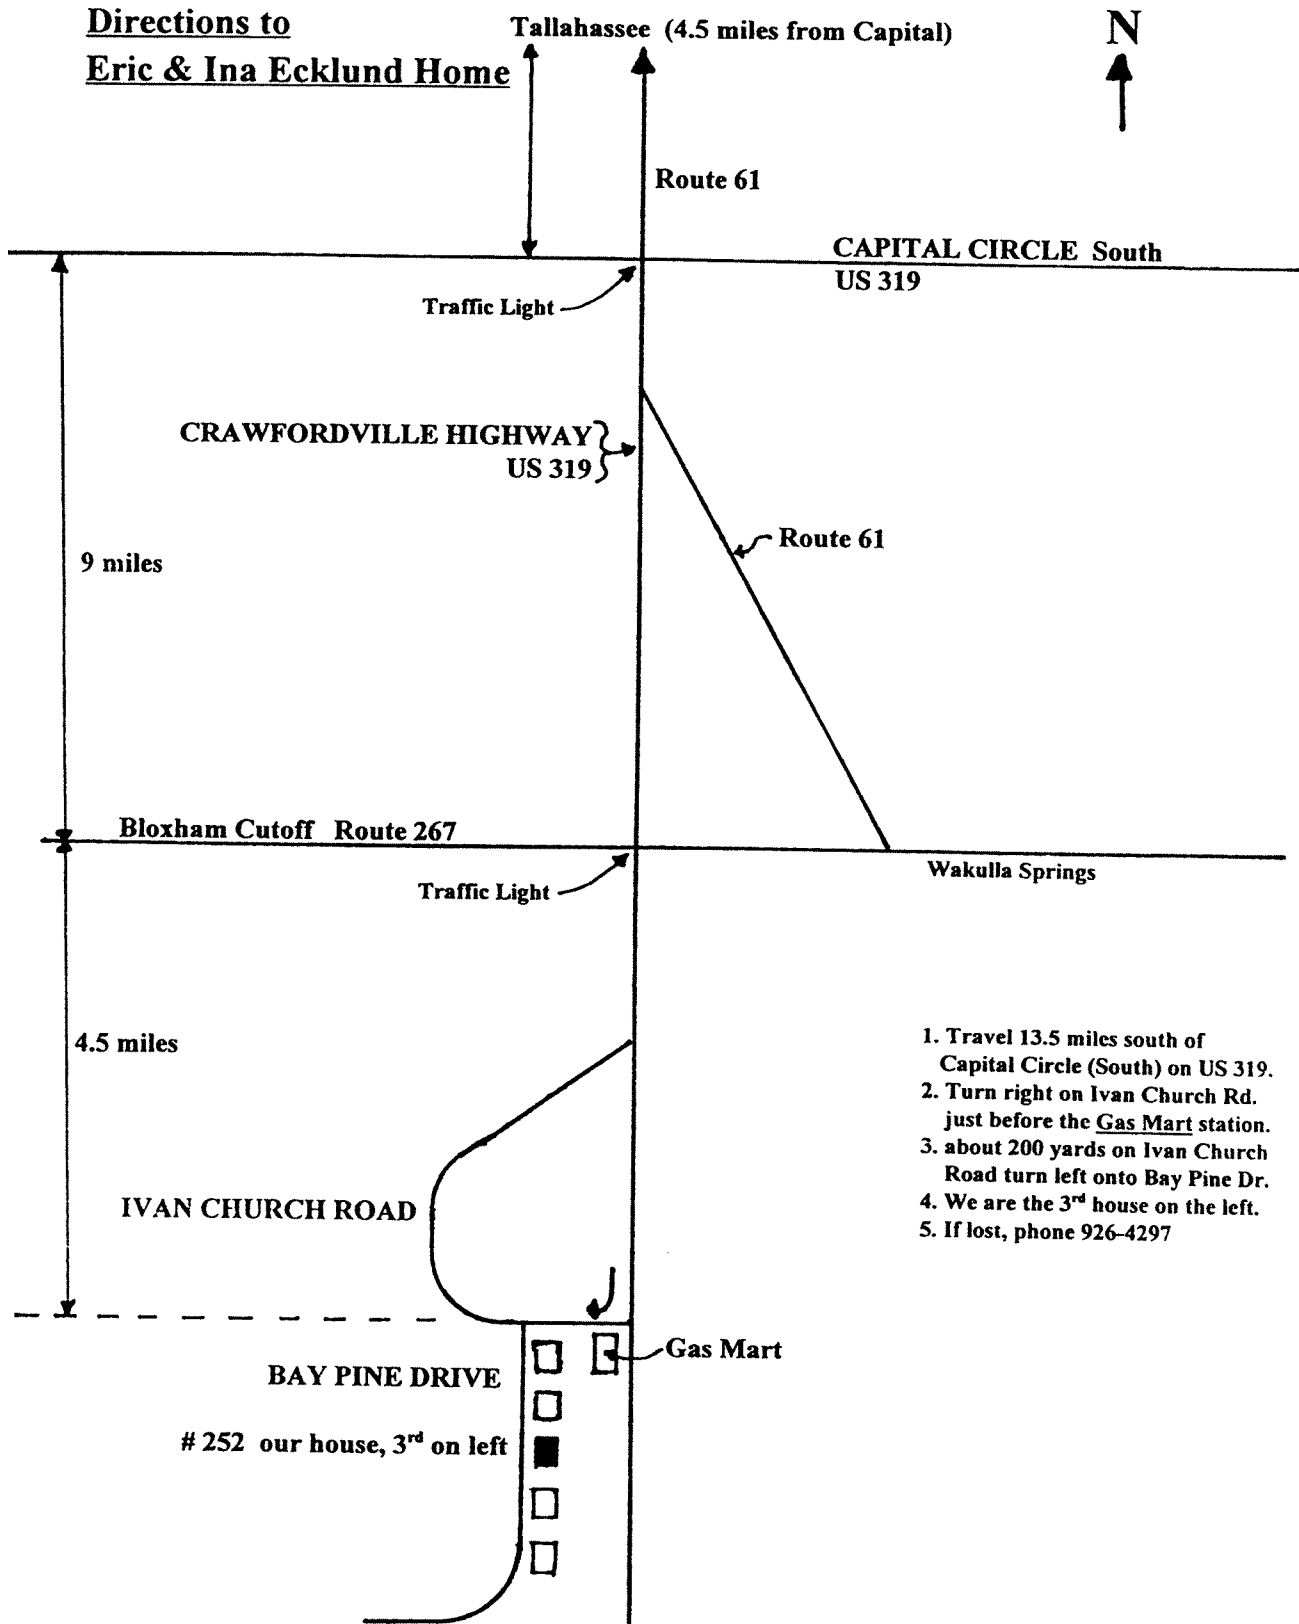

Eric & Ina Ecklund's arden Railroad Open Hous

Saturday, May 31, 2003

What's behind the fence at 252 Bay Pine Drive?

Ponds, waterfalls and an outdoor garden railroad!